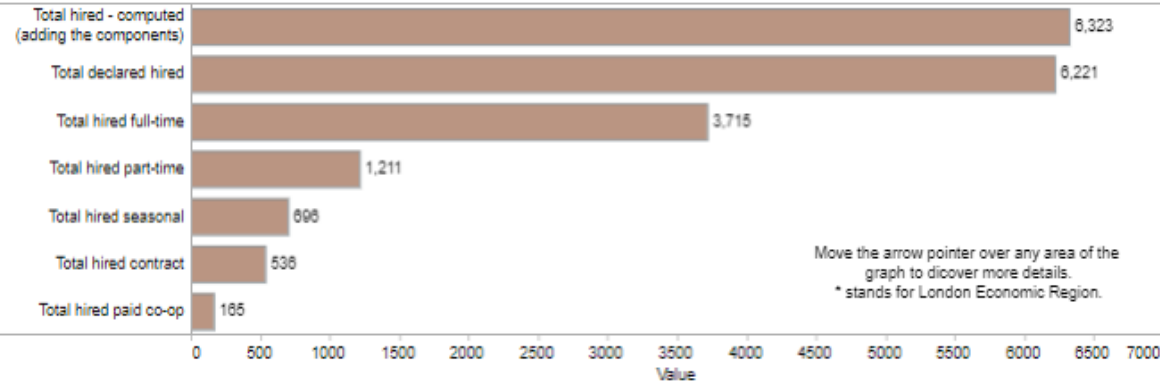

Number of Active Apprentices

Please select the characteristics of interest for the graph above from the side options:

Client characteristic: Number of Active Apprentices
Geography: Ontario

Notes: The years presented in the graph above refer to fiscal years, which start in April and end the following year in March. E.g. 2018 covers 2017/2018 and so on.

Employer ONE Survey - 2019

- Introduction
- Demographics
- Main Sector
- Current workforce
- Hired last year**
- Hard

London Economic Region Map
Select one of the color marked geographies

Did your organization hire any employees over the last 12 months?

If your organization hired in the last 12 months, how many were in the following categories?
(counts)

If your organization hired in the last 12 months, how many were in the following categories?
(percentage)