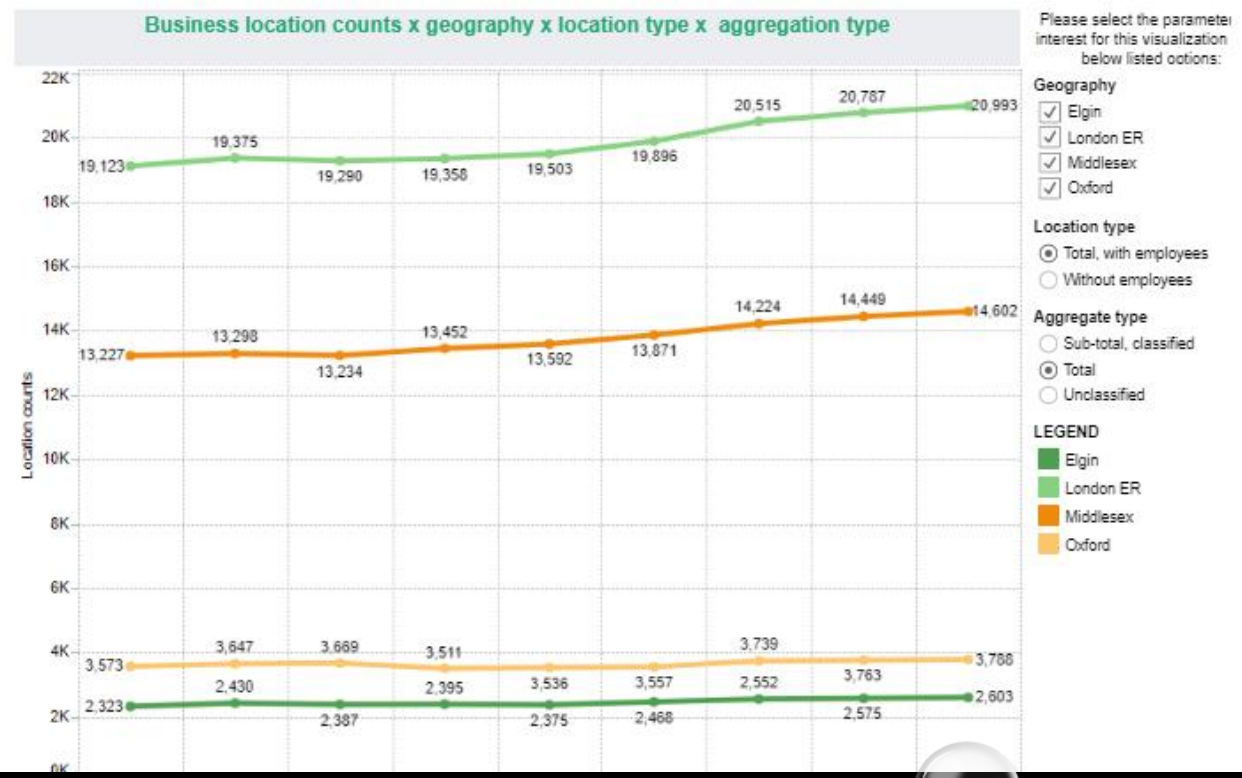

Information about:

- work trends,

business data

Find out more regarding:

- grants and funding opportunities,

Business Counts in the London Economic Region

Tableau Data Visualizations of Business Counts in the London Economic Region

Business counts in the London Economic Region

Introduction	Aggregate counts (geo x location type x aggregation type)	Aggregate counts (geo x location type x industry (2-digit NAICS))	Business counts (geo x business size v.1 x industry (2-digit NAICS))	Business counts (geo x business size v.2 x industry (2-digit NAICS))	Goods prod sector busin counts (geo business siz x industry (digit NAICS))
---------------------	---	---	--	--	--

Introduction

Business counts in the London Economic Region

Introduction	Aggregate counts (geo x location type x aggregation type)	Aggregate counts (geo x location type x industry (2-digit NAICS))	Business counts (geo x business size v.1 x industry (2-digit NAICS))	Business counts (geo x business size v.2 x industry (2-digit NAICS))	Goods prod sector business counts (geo x business size v.1 x industry (2-digit NAICS))
---------------------	--	--	---	---	---